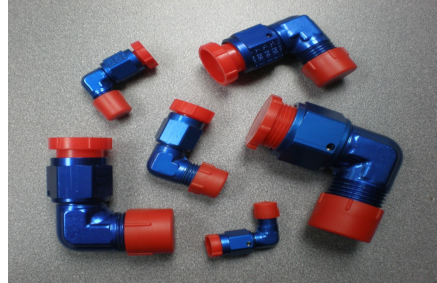

Hi-Q

Assorted Kit

Race Car Kit- Large

172 Protective Caps & Plugs For all Race Cars Part No: 13-AKRCKL

Includes Sizes -3,-4,-5,-8,-10,-12
Refil Packs Available

Supplied by: Hi-Q Components, 6C Douglas Alexander Pde, Albany, Auckland
Fax: (09) 415 8686 Phone 0800 800 293

Hi-Q Assorted Kit- JIC Plugs & Caps LRG		
Part No	Description	Qty
13-CT05M	Cap Threaded 3/8-24 UNF	20
13-PT10	Threaded Plug 3/8-24 JIC Flared Fitting	20
13-PD40	Threaded Plug 7/16-20 JIC	6
13-CT10M	Cap Threaded 7/16-20 UNF/JIC	6
13-SC06M	Cap Threaded 9/16-18 JIC	20
13-PT25	Threaded Plug 9/16-18 JIC Flared Fitting	20
13-CT25M	Cap Threaded 3/4-16 UNF	10
13-PT35	Threaded Plug 3/4-16 JIC Flared Fitting	10
13-CT35M	Cap Threaded 7/8- 14 UNF	10
13-PT40	Threaded Plug 7/8-14 JIC Flared Fitting	10
13-CT45M	Cap Threaded 1-1-1/6-12 UNF	20
13-PT45	Threaded Plug 1 1/16-12 JIC Flared Fitting	20
Total Number of Parts		172