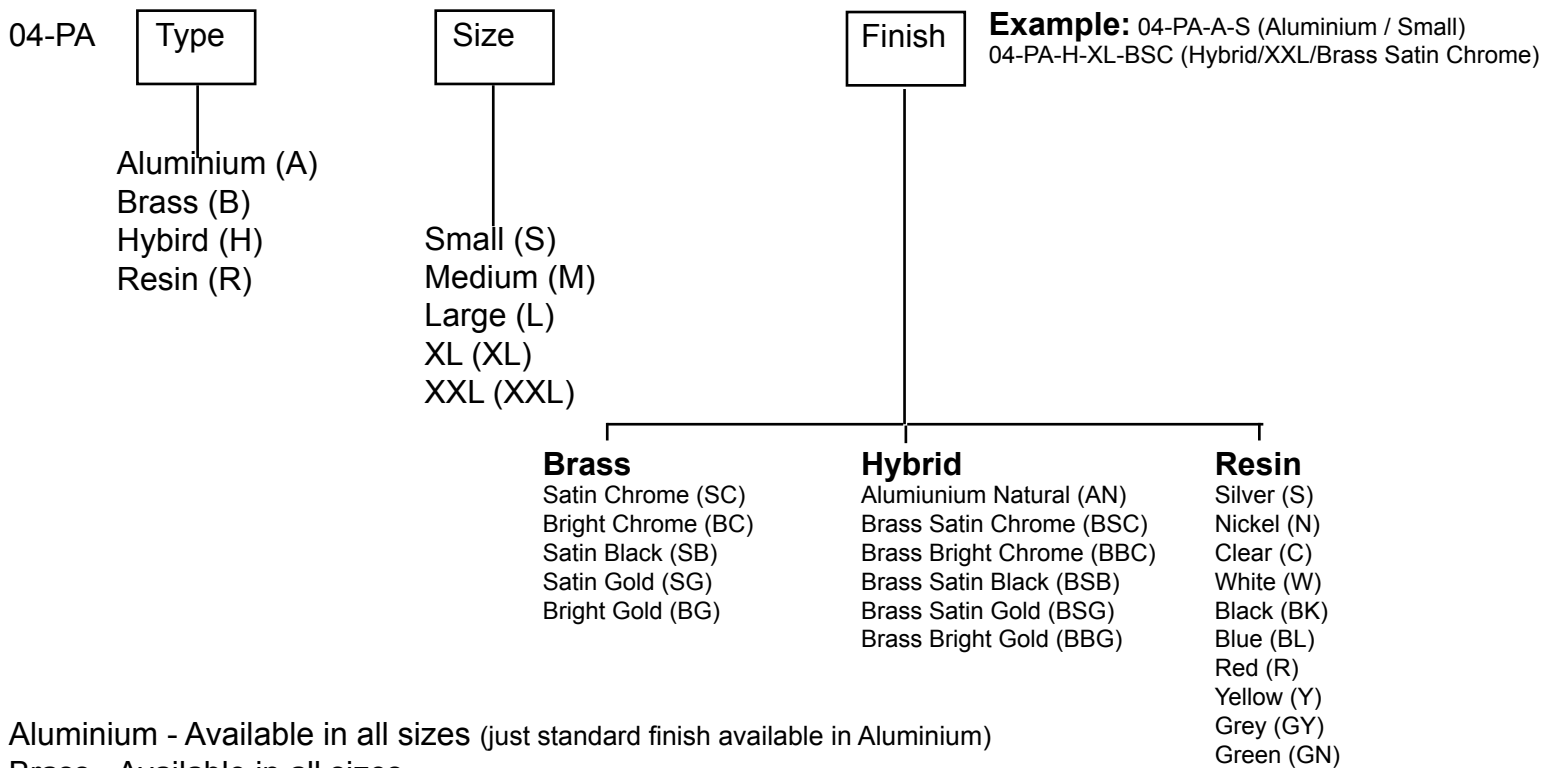

Panel Clamps / Stand Offs

New to our product range

Innovative standoff system, used to mount panels on walls and other vertical and horizontal surfaces, in a wide range of sign and graphic display applications.

Optional extra spacers are also available, used to increase the standoff distance and/or hold more panels.

Sizes

How to order

Aluminium - Available in all sizes (just standard finish available in Aluminium)