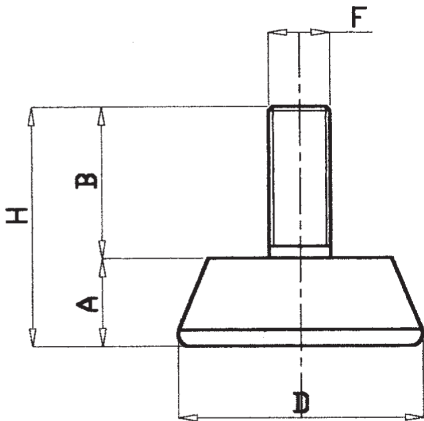

Non Skid Rubber Pad | NBR Rubber 70 Shore

Part no.	Diameter mm
11-FNSRP103	103
11-FNSRP123	123
11-FNSRP40M	40
11-FNSRP50M	50
11-FNSRP63	63
11-FNSRP83	83

Polyamide Fixed Foot 30/40 Dia. Galvanised Steel Screw

Part no.	Screw	B	D	F	A	H	Newton
11-FFS30S8-20	M8X20	20	30	M8	11.5	31.5	2000
11-FFS30S10-20	M10X20	20	30	M10	11.5	31.5	2000
11-FFS40S8-25	M8X25	25	40	M8	14.5	39.5	2500
11-FFS40S10-25	M10X25	25	40	M10	14.5	39.5	2500

Rubber Fixed Foot 35 Dia. Galvanised Steel Screw

Part no.	Screw	A	D	F	B	H	Newton
11-FFPB30S6-18	M6X18	10	30	M6	18	28	1000