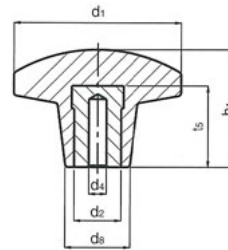

1121 - Knobs – Star - Female

Available in Black Duroplast • Threaded Female Brass Insert • Also available with Treated Steel Insert

| Part Number | d1 | d2 | d4 | d5 | d6 | d8 | h1 | t4 | t5 | t6 |
|---------------|----|----|------|----|------|----|----|----|----|----|
| 11-KPD5B20B4 | 20 | - | - | M4 | - | 10 | 14 | - | - | 8 |
| 11-KPD5B20B4O | 20 | - | - | M4 | 4.3 | 10 | 14 | 6 | - | - |
| 11-KPD5B32B6 | 32 | - | - | M6 | - | 14 | 20 | - | - | 10 |
| 11-KPD5B32B6O | 32 | - | - | M6 | 6.4 | 14 | 20 | 10 | - | - |
| 11-KPD5B40B8 | 40 | - | - | M8 | - | - | 26 | - | - | 14 |
| 11-KPD5B40B8O | 40 | - | - | M8 | 8.4 | 18 | 26 | 12 | - | - |
| 11-KPD5B40S5 | 40 | 12 | 5.25 | - | - | 18 | 26 | - | 15 | - |
| 11-KPD5B40S5O | 40 | 12 | 5.25 | - | 8.4 | 18 | 26 | - | - | 14 |
| 11-KPD5B50S5 | 50 | 14 | 5.25 | - | - | 22 | 32 | - | 17 | - |
| 11-KPD5B50S5O | 50 | 14 | 5.25 | - | 10.5 | 22 | 32 | - | - | 17 |
| 11-KPD5B63S5 | 63 | 16 | 5.25 | - | - | 26 | 38 | - | 21 | - |
| 11-KPD5B63S5O | 63 | 16 | 5.52 | - | 13 | 26 | 38 | - | - | 19 |

Brass insert – B
eg. 11- KPD5B20B4

Treated Steel insert – S
eg. 11- KPD5B40S8

Brass insert open-O
eg. 11-KPD5B20B4O

Treated Steel insert open – O
eg. 11- KPD5B40S8O

1121- Knobs – Star - Male

Available in Black Duroplast • Treated Threaded Steel Stud

| Part Number | d1 | h4 | d7 | e | d8 |
|------------------|----|----|-----|----|----|
| 11-KPD5B20S4-15 | 20 | 14 | M4 | 15 | 10 |
| 11-KPD5B25S5-20 | 25 | 15 | M5 | 20 | 12 |
| 11-KPD5B32S6-20 | 32 | 20 | M6 | 20 | 14 |
| 11-KPD5B32S6-40 | 32 | 20 | M6 | 40 | 14 |
| 11-KPD5B40S8-27 | 40 | 26 | M8 | 27 | 18 |
| 11-KPD5B40S8-47 | 40 | 26 | M8 | 47 | 18 |
| 11-KPD5B50S10-44 | 50 | 32 | M10 | 44 | 22 |
| 11-KPD5B63S12-40 | 63 | 38 | M12 | 40 | 26 |