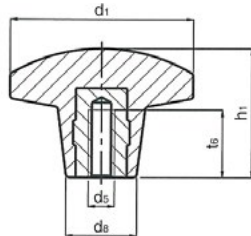

1121 - Knobs – Star - Female

Available in Black Duroplast • Threaded Female Brass Insert • Also available with Treated Steel Insert

| Part Number | d1 | d2 | d4 | d5 | d6 | d8 | h1 | t4 | t5 | t6 |
|---------------|----|----|------|----|------|----|----|----|----|----|
| 11-KPD5B20B4 | 20 | - | - | M4 | - | 10 | 14 | - | - | 8 |
| 11-KPD5B20B4O | 20 | - | - | M4 | 4.3 | 10 | 14 | 6 | - | - |
| 11-KPD5B32B6 | 32 | - | - | M6 | - | 14 | 20 | - | - | 10 |
| 11-KPD5B32B6O | 32 | - | - | M6 | 6.4 | 14 | 20 | 10 | - | - |
| 11-KPD5B40B8 | 40 | - | - | M8 | - | - | 26 | - | - | 14 |
| 11-KPD5B40B8O | 40 | - | - | M8 | 8.4 | 18 | 26 | 12 | - | - |
| 11-KPD5B40S5 | 40 | 12 | 5.25 | - | - | 18 | 26 | - | 15 | - |
| 11-KPD5B40S5O | 40 | 12 | 5.25 | - | 8.4 | 18 | 26 | - | - | 14 |
| 11-KPD5B50S5 | 50 | 14 | 5.25 | - | - | 22 | 32 | - | 17 | - |
| 11-KPD5B50S5O | 50 | 14 | 5.25 | - | 10.5 | 22 | 32 | - | - | 17 |
| 11-KPD5B63S5 | 63 | 16 | 5.25 | - | - | 26 | 38 | - | 21 | - |
| 11-KPD5B63S5O | 63 | 16 | 5.52 | - | 13 | 26 | 38 | - | - | 19 |

Brass insert – B
eg. 11- KPD5B20B4

Treated Steel insert – S
eg. 11- KPD5B40S8

Brass insert open-O
eg. 11-KPD5B20B4O

Treated Steel insert open – O
eg. 11- KPD5B40S8O

1121- Knobs – Star - Male

Available in Black Duroplast • Treated Threaded Steel Stud

| Part Number | d1 | h4 | d7 | e | d8 |
|------------------|----|----|-----|----|----|
| 11-KPD5B20S4-15 | 20 | 14 | M4 | 15 | 10 |
| 11-KPD5B25S5-20 | 25 | 15 | M5 | 20 | 12 |
| 11-KPD5B32S6-20 | 32 | 20 | M6 | 20 | 14 |
| 11-KPD5B32S6-40 | 32 | 20 | M6 | 40 | 14 |
| 11-KPD5B40S8-27 | 40 | 26 | M8 | 27 | 18 |
| 11-KPD5B40S8-47 | 40 | 26 | M8 | 47 | 18 |
| 11-KPD5B50S10-44 | 50 | 32 | M10 | 44 | 22 |
| 11-KPD5B63S12-40 | 63 | 38 | M12 | 40 | 26 |