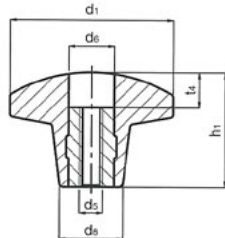

1121 - Knobs – Star - Female

Available in Black Duroplast • Threaded Female Brass Insert • Also available with Treated Steel Insert

| Part Number | d1 | d2 | d4 | d5 | d6 | d8 | h1 | t4 | t5 | t6 |
|---------------|----|----|------|----|------|----|----|----|----|----|
| 11-KPD5B20B4 | 20 | - | - | M4 | - | 10 | 14 | - | - | 8 |
| 11-KPD5B20B4O | 20 | - | - | M4 | 4.3 | 10 | 14 | 6 | - | - |
| 11-KPD5B32B6 | 32 | - | - | M6 | - | 14 | 20 | - | - | 10 |
| 11-KPD5B32B6O | 32 | - | - | M6 | 6.4 | 14 | 20 | 10 | - | - |
| 11-KPD5B40B8 | 40 | - | - | M8 | - | - | 26 | - | - | 14 |
| 11-KPD5B40B8O | 40 | - | - | M8 | 8.4 | 18 | 26 | 12 | - | - |
| 11-KPD5B40S5 | 40 | 12 | 5.25 | - | - | 18 | 26 | - | 15 | - |
| 11-KPD5B40S5O | 40 | 12 | 5.25 | - | 8.4 | 18 | 26 | - | - | 14 |
| 11-KPD5B50S5 | 50 | 14 | 5.25 | - | - | 22 | 32 | - | 17 | - |
| 11-KPD5B50S5O | 50 | 14 | 5.25 | - | 10.5 | 22 | 32 | - | - | 17 |
| 11-KPD5B63S5 | 63 | 16 | 5.25 | - | - | 26 | 38 | - | 21 | - |
| 11-KPD5B63S5O | 63 | 16 | 5.52 | - | 13 | 26 | 38 | - | - | 19 |

Brass insert – B
eg. 11- KPD5B20B4

Treated Steel insert – S
eg. 11- KPD5B40S8

Brass insert open-O
eg. 11-KPD5B20B4O

Treated Steel insert open – O
eg. 11- KPD5B40S8O

1121- Knobs – Star - Male

Available in Black Duroplast • Treated Threaded Steel Stud

| Part Number | d1 | h4 | d7 | e | d8 |
|------------------|----|----|-----|----|----|
| 11-KPD5B20S4-15 | 20 | 14 | M4 | 15 | 10 |
| 11-KPD5B25S5-20 | 25 | 15 | M5 | 20 | 12 |
| 11-KPD5B32S6-20 | 32 | 20 | M6 | 20 | 14 |
| 11-KPD5B32S6-40 | 32 | 20 | M6 | 40 | 14 |
| 11-KPD5B40S8-27 | 40 | 26 | M8 | 27 | 18 |
| 11-KPD5B40S8-47 | 40 | 26 | M8 | 47 | 18 |
| 11-KPD5B50S10-44 | 50 | 32 | M10 | 44 | 22 |
| 11-KPD5B63S12-40 | 63 | 38 | M12 | 40 | 26 |