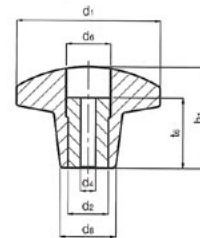

1121 - Knobs – Star - Female

Available in Black Duroplast • Threaded Female Brass Insert • Also available with Treated Steel Insert

| Part Number | d1 | d2 | d4 | d5 | d6 | d8 | h1 | t4 | t5 | t6 |
|---------------|----|----|------|----|------|----|----|----|----|----|
| 11-KPD5B20B4 | 20 | - | - | M4 | - | 10 | 14 | - | - | 8 |
| 11-KPD5B20B4O | 20 | - | - | M4 | 4.3 | 10 | 14 | 6 | - | - |
| 11-KPD5B32B6 | 32 | - | - | M6 | - | 14 | 20 | - | - | 10 |
| 11-KPD5B32B6O | 32 | - | - | M6 | 6.4 | 14 | 20 | 10 | - | - |
| 11-KPD5B40B8 | 40 | - | - | M8 | - | - | 26 | - | - | 14 |
| 11-KPD5B40B8O | 40 | - | - | M8 | 8.4 | 18 | 26 | 12 | - | - |
| 11-KPD5B40S5 | 40 | 12 | 5.25 | - | - | 18 | 26 | - | 15 | - |
| 11-KPD5B40S5O | 40 | 12 | 5.25 | - | 8.4 | 18 | 26 | - | - | 14 |
| 11-KPD5B50S5 | 50 | 14 | 5.25 | - | - | 22 | 32 | - | 17 | - |
| 11-KPD5B50S5O | 50 | 14 | 5.25 | - | 10.5 | 22 | 32 | - | - | 17 |
| 11-KPD5B63S5 | 63 | 16 | 5.25 | - | - | 26 | 38 | - | 21 | - |
| 11-KPD5B63S5O | 63 | 16 | 5.52 | - | 13 | 26 | 38 | - | - | 19 |

Brass insert – B
eg. 11- KPD5B20B4

Treated Steel insert – S
eg. 11- KPD5B40S8

Brass insert open-O
eg. 11-KPD5B20B4O

Treated Steel insert open – O
eg. 11- KPD5B40S8O

1121- Knobs – Star - Male

Available in Black Duroplast • Treated Threaded Steel Stud

| Part Number | d1 | h4 | d7 | e | d8 |
|------------------|----|----|-----|----|----|
| 11-KPD5B20S4-15 | 20 | 14 | M4 | 15 | 10 |
| 11-KPD5B25S5-20 | 25 | 15 | M5 | 20 | 12 |
| 11-KPD5B32S6-20 | 32 | 20 | M6 | 20 | 14 |
| 11-KPD5B32S6-40 | 32 | 20 | M6 | 40 | 14 |
| 11-KPD5B40S8-27 | 40 | 26 | M8 | 27 | 18 |
| 11-KPD5B40S8-47 | 40 | 26 | M8 | 47 | 18 |
| 11-KPD5B50S10-44 | 50 | 32 | M10 | 44 | 22 |
| 11-KPD5B63S12-40 | 63 | 38 | M12 | 40 | 26 |