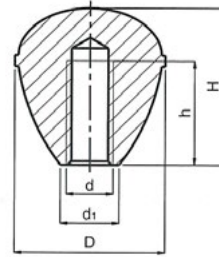

1112 - Phenolic Knob - Oval

Black Duroplast • Moulded Thread

Part Number	D	H	d	d1	h
11-KPPBO19M5	19	18	M5	9	8
11-KPPBO23M6	23	23	M6	11	14
11-KPPBO26M6	26	25	M6	12	14
11-KPPBO31M8	31	29	M8	14	16
11-KPPBO35M10	35	35	M10	16	20
11-KPPBO41M10	41	39	M10	18	20
11-KPPBO48M12	48	48	M12	21	24

1113 – Phenolic Knob - Tapered

Black Duroplast • Moulded Thread

Part Number	D	H	d	d1	h
11-KPPBT26M6	26	15	M6	10	12
11-KPPBT31M8	31	19	M8	13	15
11-KPPBT41M10	41	24	M10	17	15

1115 – Knurled Knob

Black Acetate resin • Treated steel stud • Also available in Red, Grey and other sizes

Part Number	A	B	C	d	e
11-KKPB09S3-12	9.5	5	8	M3	12
11-KKPB13S4-14	13	6	10	M4	14
11-KKPB16S5-16	16	7	12	M5	16
11-KKPB19S6-20	19	7	13	M6	20
11-KKPB26S6-20	26	9	16	M6	20
11-KKPB26S8-25	26	9	16	M8	25

1117 – Phenolic Knob – Lid

Black Duroplast • Moulded Thread

Part Number	D	H	d
11-KPPBL33M6	33	16	¼"W
11-KPPBL41M6	41	18	¼"W