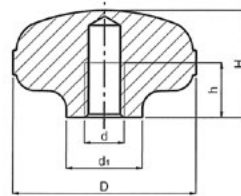

1112 - Phenolic Knob - Oval

Black Duroplast • Moulded Thread

Part Number	D	H	d	d1	h
11-KPPBO19M5	19	18	M5	9	8
11-KPPBO23M6	23	23	M6	11	14
11-KPPBO26M6	26	25	M6	12	14
11-KPPBO31M8	31	29	M8	14	16
11-KPPBO35M10	35	35	M10	16	20
11-KPPBO41M10	41	39	M10	18	20
11-KPPBO48M12	48	48	M12	21	24

1113 – Phenolic Knob - Tapered

Black Duroplast • Moulded Thread

Part Number	D	H	d	d1	h
11-KPPBT26M6	26	15	M6	10	12
11-KPPBT31M8	31	19	M8	13	15
11-KPPBT41M10	41	24	M10	17	15

1115 – Knurled Knob

Black Acetate resin • Treated steel stud • Also available in Red, Grey and other sizes

Part Number	A	B	C	d	e
11-KKPB09S3-12	9.5	5	8	M3	12
11-KKPB13S4-14	13	6	10	M4	14
11-KKPB16S5-16	16	7	12	M5	16
11-KKPB19S6-20	19	7	13	M6	20
11-KKPB26S6-20	26	9	16	M6	20
11-KKPB26S8-25	26	9	16	M8	25

1117 – Phenolic Knob – Lid

Black Duroplast • Moulded Thread

Part Number	D	H	d
11-KPPBL33M6	33	16	¼"W
11-KPPBL41M6	41	18	¼"W