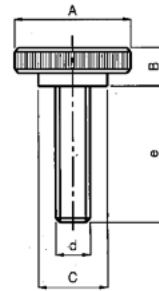

1112 - Phenolic Knob - Oval

Black Duroplast • Moulded Thread

Part Number	D	H	d	d1	h
11-KPPBO19M5	19	18	M5	9	8
11-KPPBO23M6	23	23	M6	11	14
11-KPPBO26M6	26	25	M6	12	14
11-KPPBO31M8	31	29	M8	14	16
11-KPPBO35M10	35	35	M10	16	20
11-KPPBO41M10	41	39	M10	18	20
11-KPPBO48M12	48	48	M12	21	24

1113 – Phenolic Knob - Tapered

Black Duroplast • Moulded Thread

Part Number	D	H	d	d1	h
11-KPPBT26M6	26	15	M6	10	12
11-KPPBT31M8	31	19	M8	13	15
11-KPPBT41M10	41	24	M10	17	15

1115 – Knurled Knob

Black Acetate resin • Treated steel stud • Also available in Red, Grey and other sizes

Part Number	A	B	C	d	e
11-KKPB09S3-12	9.5	5	8	M3	12
11-KKPB13S4-14	13	6	10	M4	14
11-KKPB16S5-16	16	7	12	M5	16
11-KKPB19S6-20	19	7	13	M6	20
11-KKPB26S6-20	26	9	16	M6	20
11-KKPB26S8-25	26	9	16	M8	25

1117 – Phenolic Knob – Lid

Black Duroplast • Moulded Thread

Part Number	D	H	d
11-KPPBL33M6	33	16	¼"W
11-KPPBL41M6	41	18	¼"W